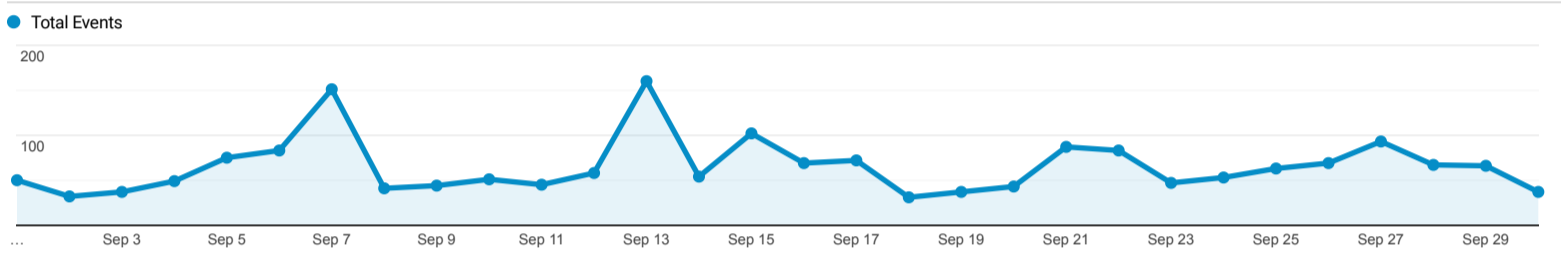

Illinois DPLA Stats

Sep 1, 2023 - Sep 30, 2023

All Users
100.00% Sessions

Total Illinois Items Viewed on DPLA Item Pages

Total Illinois Items Viewed in Exhibitions

Total Illinois Items Viewed in Primary Source Sets

Total Illinois Click Throughs

Total Illinois Events

Total Illinois Items Viewed in DPLA (In Item Pages, Exhibitions, and Primary Source Sets)

Total Illinois Click Throughs

Top 10 Events by Contributing Institution

Top 10 Illinois Events by Item

Event Label	Total Events	Unique Events
7bf0960078860883ed5f51d7ca58c5a1 : Underground Railroad	9	9
2a5bdb6c17925e4f7bd610307fb48bb9 : Underground Railroad	7	5
a59bc3776ce5654b8fd4e287a6ee6274 : War in Vietnam	6	6
849937aa6d388581987056c595ee3a7d : John Phillip Sousa	5	5
f0cbbff395b1a1940b189271432164fa : Ringling Bros and Barnum & Bailey Combined Shows Route, Personnel and Statistics for the Season of 1965: also complete itineraries from 1919 to 1965 inclusive, with every exhibition date since the famous Ringling Bros and Barnum & Bailey circuses were united.	5	2
7a866742988d191c7910378c8754b1c7 : Season of 1891 Official Route Book of the Adam Forepaugh Shows. Presenting a Condensed Resume of the Principal Events, Interesting It ems and Valuable Records of the Movements of the Organization.	4	1
ff0762b1785f6a166474b215fb1a4619 : Childbirth	4	2
13cf94b25460ef8dc4dc5977e2e3404e : Outline of the Historical development of Negro education in the United States of America	3	1
1a34633d2b905cc0d071faa8dee63ee5 : World War I	3	3
27e74bccdce8d2895929a26c43e0cb2a : 1915.1.1 Fulton County First Aid Meeting 1915	3	1