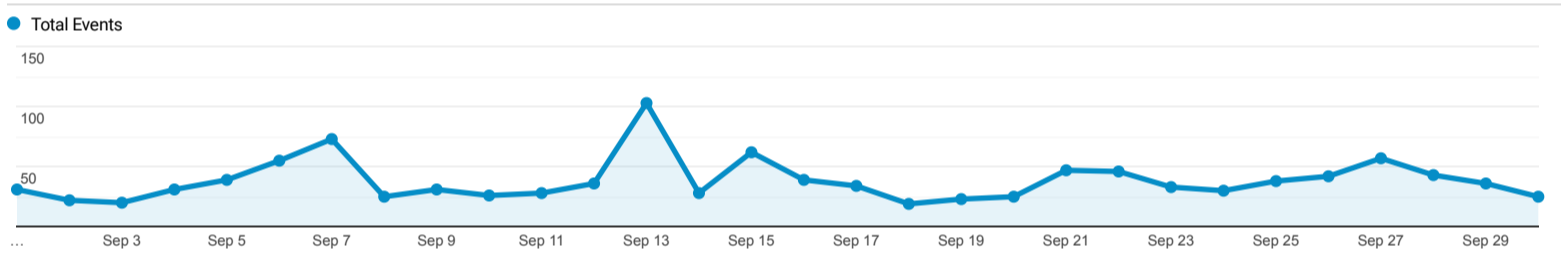

Total Illinois Click Throughs

Total Illinois Events

Total Illinois Items Viewed in DPLA (In Item Pages, Exhibitions, and Primary Source Sets)

Total Illinois Click Throughs

Top 10 Events by Contributing Institution

Event Action	Total Events	Unique Events
Illinois State University	176	161
McLean County Museum of History	167	156
University of Illinois Chicago	153	146
University of Illinois at Urbana-Champaign Library	131	122
Pullman State Historic Site	130	120
Chicago Public Library	121	114
Newberry Library	110	98
Millikin University	90	88
Southern Illinois University Carbondale	89	86
Knox College	82	78

Top 10 Illinois Events by Item

Event Label	Total Events	Unique Events
7bf0960078860883ed5f51d7ca58c5a1 : Underground Railroad	9	9
2a5bdb6c17925e4f7bd610307fb48bb9 : Underground Railroad	7	5
a59bc3776ce5654b8fd4e287a6ee6274 : War in Vietnam	6	6
849937aa6d388581987056c595ee3a7d : John Phillip Sousa	5	5
f0cbbff395b1a1940b189271432164fa : Ringling Bros and Barnum & Bailey Combined Shows Route, Personnel and Statistics for the Season of 1965: also complete itineraries from 1919 to 1965 inclusive, with every exhibition date since the famous Ringling Bros and Barnum & Bailey circuses were united.	5	2
7a866742988d191c7910378c8754b1c7 : Season of 1891 Official Route Book of the Adam Forepaugh Shows. Presenting a Condensed Resume of the Principal Events, Interesting It ems and Valuable Records of the Movements of the Organization.	4	1
ff0762b1785f6a166474b215fb1a4619 : Childbirth	4	2
13cf94b25460ef8dc4dc5977e2e3404e : Outline of the Historical development of Negro education in the United States of America	3	1
1a34633d2b905cc0d071faa8dee63ee5 : World War I	3	3
27e74bccdce8d2895929a26c43e0cb2a : 1915.1.1 Fulton County First Aid Meeting 1915	3	1