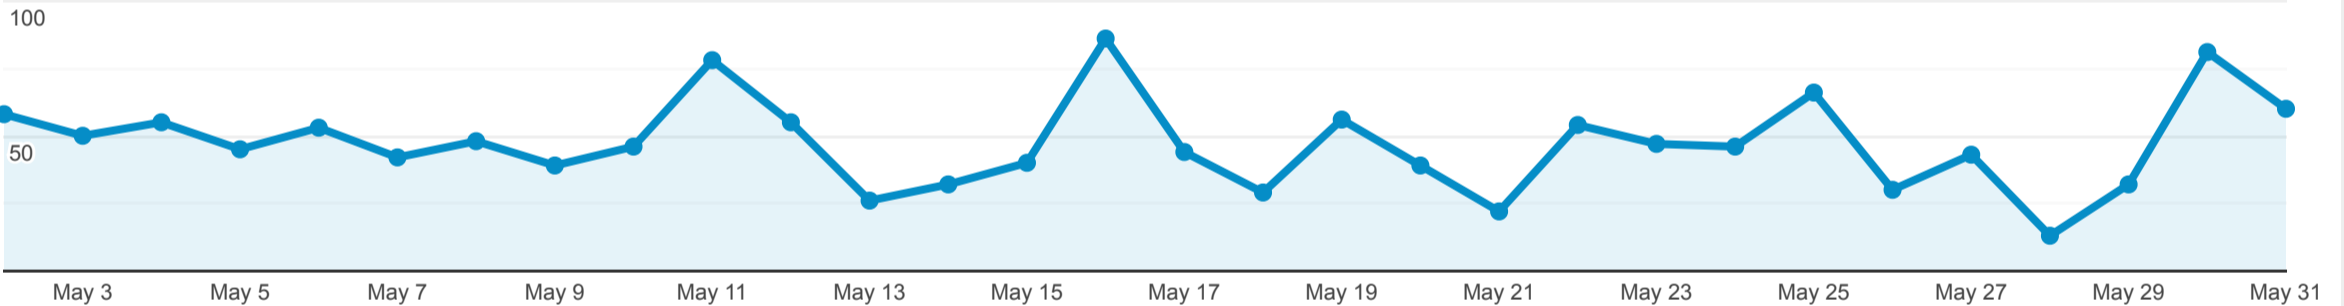

Illinois DPLA Stats

May 2, 2023 - May 31, 2023

All Users  
100.00% Sessions

Total Illinois Items Viewed on DPLA Item Pages

569

% of Total: 0.32% (179,748)

Total Illinois Items Viewed in Exhibitions

0

% of Total: 0.00% (179,748)

Total Illinois Items Viewed in Primary Source Sets

0

% of Total: 0.00% (179,748)

Total Illinois Click Throughs

846

% of Total: 0.47% (179,748)

Total Illinois Events

1,415

% of Total: 0.79% (179,748)

Total Illinois Items Viewed in DPLA (In Item Pages, Exhibitions, and Primary Source Sets)

Total Events

Total Illinois Click Throughs

Total Events

Top 10 Events by Contributing Institution