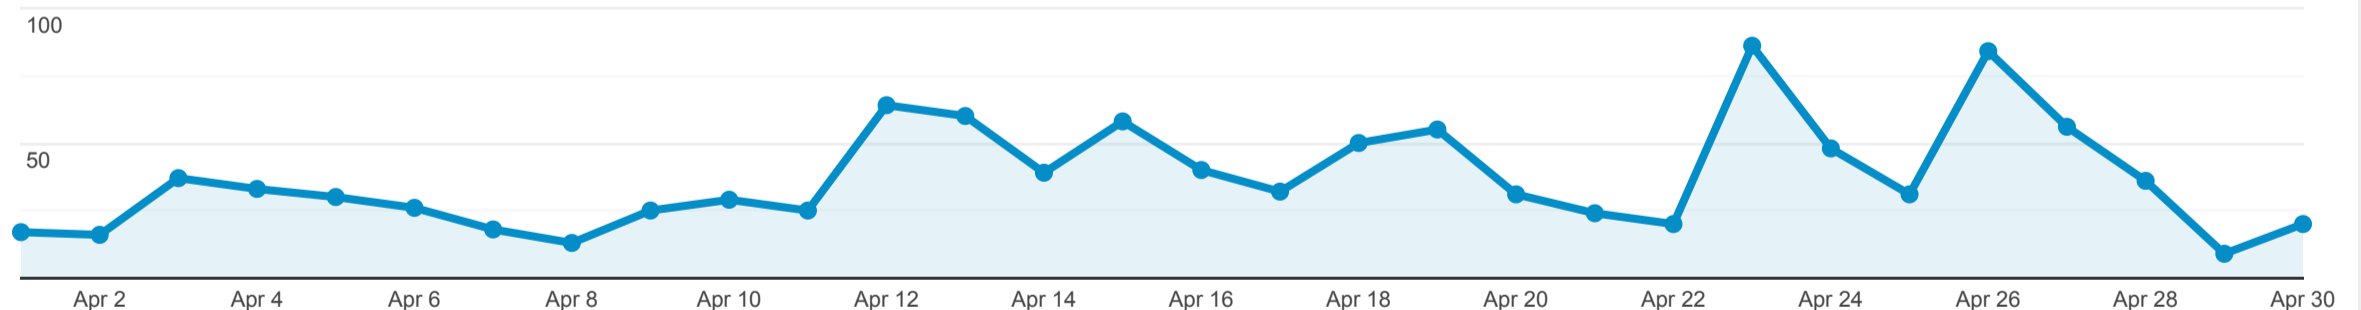

% of Total: 0.00% (219,673)

Total Illinois Items Viewed in Primary Source Sets

0

% of Total: 0.00% (219,673)

Total Illinois Click Throughs

1,112

% of Total: 0.51% (219,673)

Total Illinois Events

1,759

% of Total: 0.80% (219,673)

Total Illinois Items Viewed in DPLA (In Item Pages, Exhibitions, and Primary Source Sets)

Total Events

Total Illinois Click Throughs

Total Events

Top 10 Events by Contributing Institution