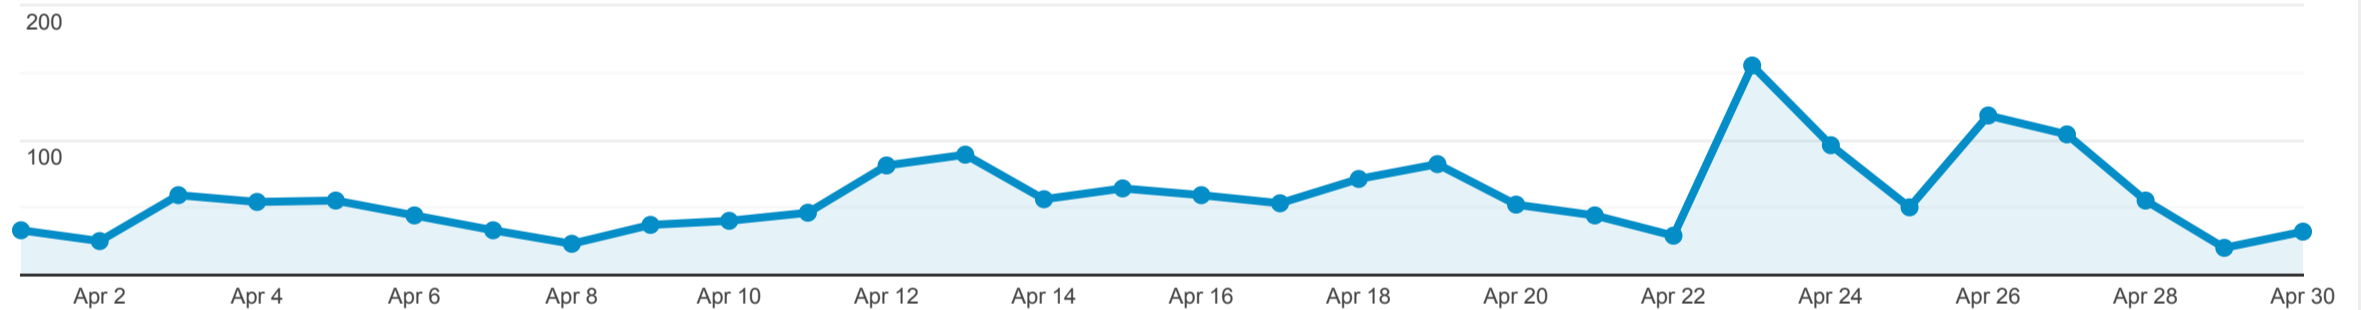

Illinois DPLA Stats

Apr 1, 2023 - Apr 30, 2023

All Users  
100.00% Sessions

Total Illinois Items Viewed on DPLA Item Pages

647

% of Total: 0.29% (219,673)

Total Illinois Items Viewed in Exhibitions

0

% of Total: 0.00% (219,673)

Total Illinois Items Viewed in Primary Source Sets

0

% of Total: 0.00% (219,673)

Total Illinois Click Throughs

1,112

% of Total: 0.51% (219,673)

Total Illinois Events

1,759

% of Total: 0.80% (219,673)

Total Illinois Items Viewed in DPLA (In Item Pages, Exhibitions, and Primary Source Sets)

Total Events

Total Illinois Click Throughs

Total Events

Top 10 Events by Contributing Institution