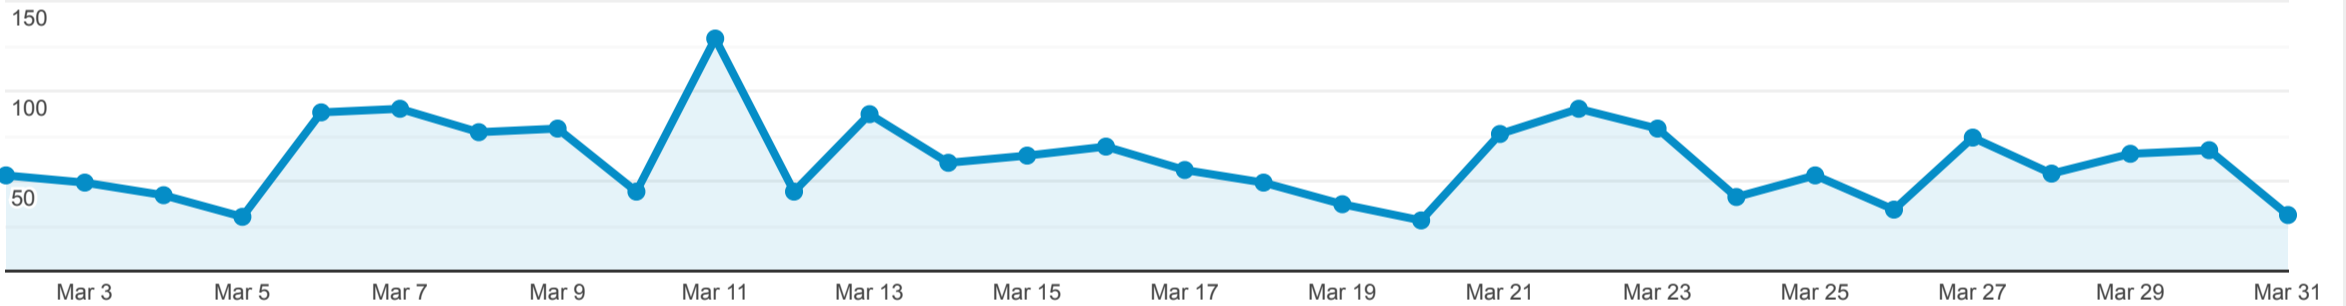

Illinois DPLA Stats

Mar 2, 2023 - Mar 31, 2023

All Users
100.00% Sessions

Total Illinois Items Viewed on DPLA Item Pages

798

% of Total: 0.31% (260,398)

Total Illinois Items Viewed in Exhibitions

0

% of Total: 0.00% (260,398)

Total Illinois Items Viewed in Primary Source Sets

0

% of Total: 0.00% (260,398)

Total Illinois Click Throughs

1,041

% of Total: 0.40% (260,398)

Total Illinois Events

1,839

% of Total: 0.71% (260,398)

Total Illinois Items Viewed in DPLA (In Item Pages, Exhibitions, and Primary Source Sets)

Total Events

Total Illinois Click Throughs

Total Events

Top 10 Events by Contributing Institution

Top 10 Illinois Events by Item

Event Label	Total Events	Unique Events
fca03e913d3cef46f547fcd4e0183027 : Titanic	9	8
fbe083693559c19bd3838c16fce7f6f1 : Newspaper articles on Representative Robert Smalls	8	8
aedcbbe74f818e2bf85884b061d3e635 : 1929 Swedish EFCA 40th Year Jubilee, Canton, China	7	4
7c969ea99b616b44063ee32701573a6a : Performer on Horse	6	2
76c6bcab3061c0ee7b65d773310e2484 : Martin Luther and Martin Luther King	5	3
8eabebf8f23b5dbf73d9370d3de691 : St. Therese's Hospital, West Washington Street, Waukegan, Illinois	5	4
201b6d9783b792d77580965e9c5e4699 : Black history	4	4
6e1a6eacf12af036f170ad8fb4d9e5c5 : McDonalds	4	2
ca3f4475598eb8c8f1fece9caf2f3690 : Fashion Designer	4	3
0007a3a773da59abc60e65cca1aa2d62 : Moccasins	3	2