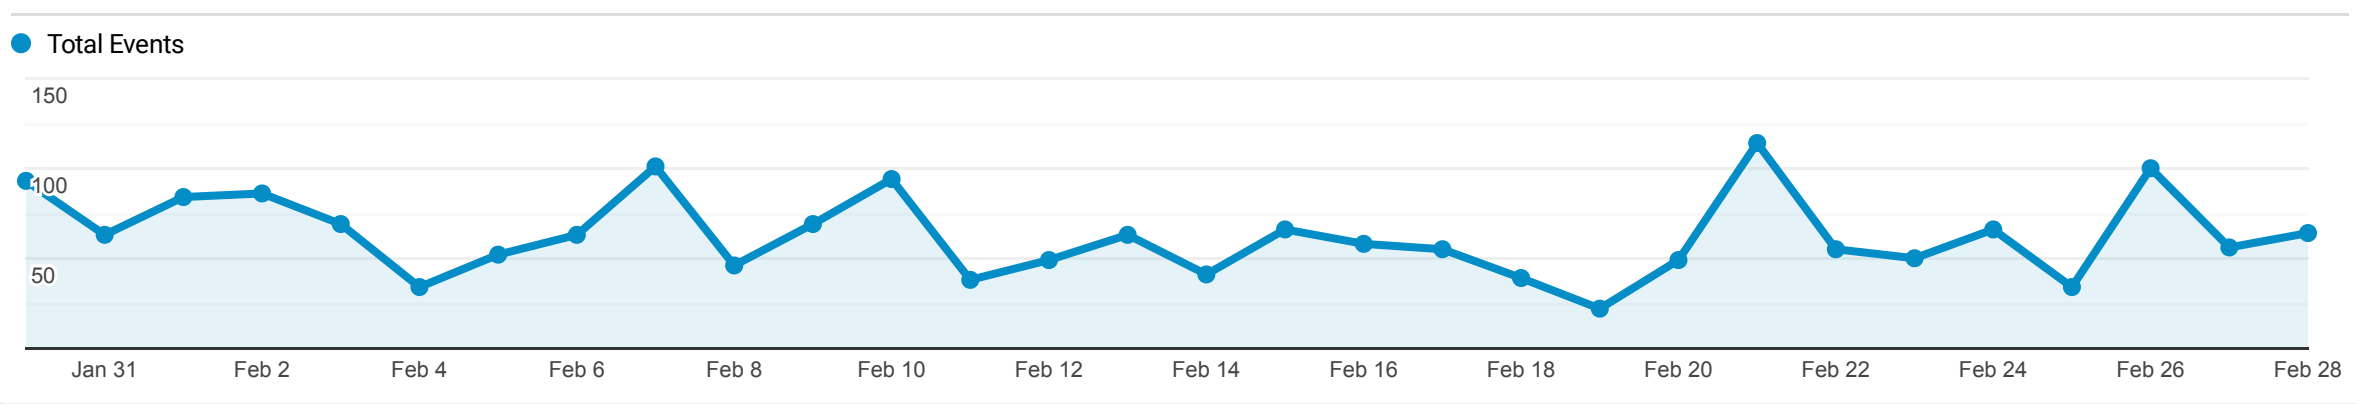

Illinois DPLA Stats

Jan 30, 2023 - Feb 28, 2023

All Users
100.00% Sessions

Total Illinois Items Viewed on DPLA Item Pages

Total Illinois Items Viewed in Exhibitions

Total Illinois Items Viewed in Primary Source Sets

Total Illinois Click Throughs

Total Illinois Events

Total Illinois Items Viewed in DPLA (In Item Pages, Exhibitions, and Primary Source Sets)

Total Illinois Click Throughs

Top 10 Events by Contributing Institution

Event Action	Total Events	Unique Events
Illinois State University	193	178
McLean County Museum of History	193	181
University of Illinois at Urbana-Champaign Library	137	124
Newberry Library	122	104
Chicago Public Library	115	101
University of Illinois Chicago	95	93
Southern Illinois University Carbondale	91	80
Pullman State Historic Site	86	77
Chicago History Museum	75	71
Elgin Community College	53	43

Top 10 Illinois Events by Item

Event Label	Total Events	Unique Events
7146c2e5c30fa3179e7bba453ceed7d0 : Richard Wright	8	5
6718e6e0f1e29d0c38193566383441f4 : John Robinson's Circus One Hundredth Annual Tour 1923	7	1
2a5bdb6c17925e4f7bd610307fb48bb9 : Underground Railroad	6	6
6703b559ca5d465b47a8a87c5a32eb97 : Questionnaire regarding Custer battle	6	4
7bf0960078860883ed5f51d7ca58c5a1 : Underground Railroad	6	4
0c9a0c5ddbfb8b81cd94a09a1ce7b89a : Memorandum of meetings with Robert Kennedy and Nicholas Katzenbach regarding the Cuban Missile Crisis; although the piece is undated the tone indicates that the conversations occurred as events were unfolding	5	4
e198c0a81f9f58d0a37f9962444c710d : Mary Occom letter to Eleazar Wheelock, 1767	5	4
51dfb8e878acf52a76acc1e51d637e1a : S6 B6.1.2 2000 F5 Universal Healthcare	4	2
747c4b31d22c5cddf1fa32caf9f03a25 : Haymarket Riot	4	4
8fb5f43307345399aa4913fd326b927e : Newspaper articles on slavery	4	2