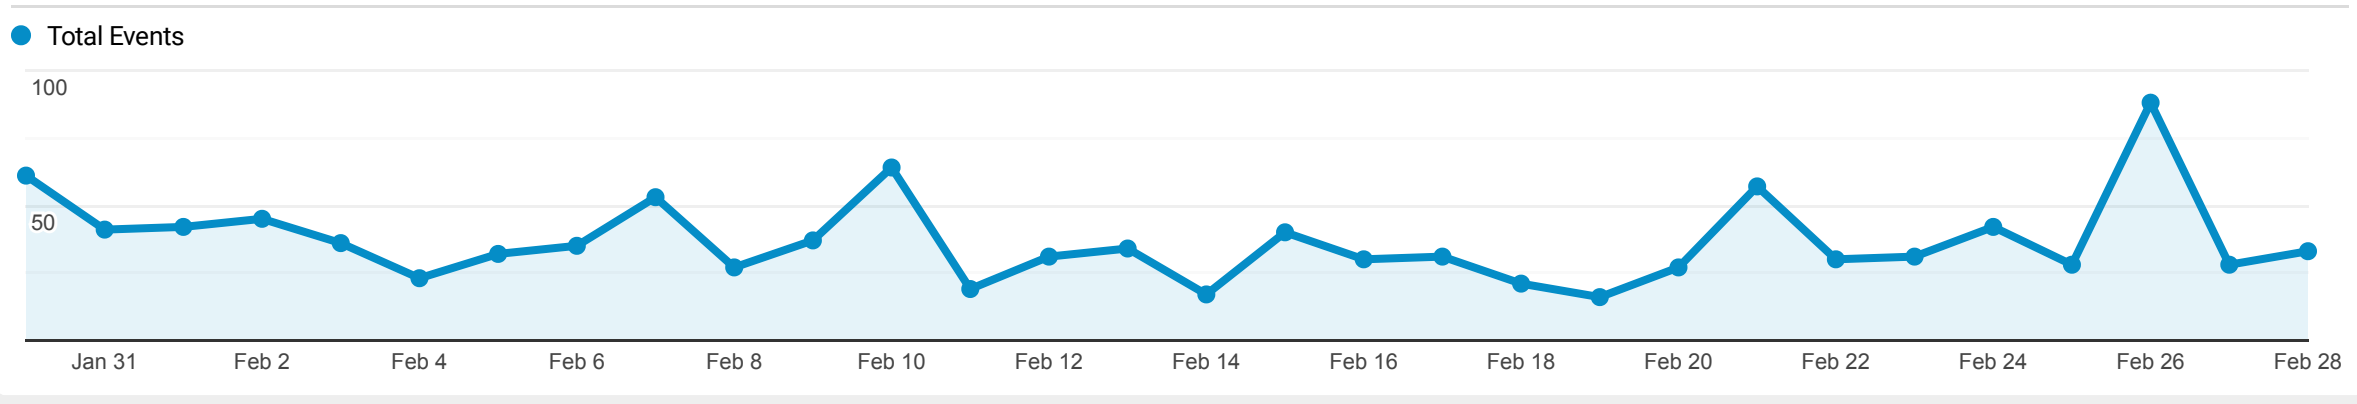

Illinois DPLA Stats

Jan 30, 2023 - Feb 28, 2023

All Users
100.00% Sessions

Total Illinois Items Viewed on DPLA Item Pages

Total Illinois Items Viewed in Exhibitions

Total Illinois Items Viewed in Primary Source Sets

Total Illinois Click Throughs

Total Illinois Events

Total Illinois Items Viewed in DPLA (In Item Pages, Exhibitions, and Primary Source Sets)

Total Illinois Click Throughs

Top 10 Events by Contributing Institution

Event Action	Total Events	Unique Events
Illinois State University	193	178
McLean County Museum of History	193	181
University of Illinois at Urbana-Champaign Library	137	124
Newberry Library	122	104
Chicago Public Library	115	101
University of Illinois Chicago	95	93
Southern Illinois University Carbondale	91	80
Pullman State Historic Site	86	77
Chicago History Museum	75	71
Elgin Community College	53	43

Top 10 Illinois Events by Item

Event Label	Total Events	Unique Events
7146c2e5c30fa3179e7bba453ceed7d0 : Richard Wright	8	5
6718e6e0f1e29d0c38193566383441f4 : John Robinson's Circus One Hundredth Annual Tour 1923	7	1
2a5bdb6c17925e4f7bd610307fb48bb9 : Underground Railroad	6	6
6703b559ca5d465b47a8a87c5a32eb97 : Questionnaire regarding Custer battle	6	4
7bf0960078860883ed5f51d7ca58c5a1 : Underground Railroad	6	4
0c9a0c5ddbfb8b81cd94a09a1ce7b89a : Memorandum of meetings with Robert Kennedy and Nicholas Katzenbach regarding the Cuban Missile Crisis; although the piece is undated the tone indicates that the conversations occurred as events were unfolding	5	4
e198c0a81f9f58d0a37f9962444c710d : Mary Occom letter to Eleazar Wheelock, 1767	5	4
51dfb8e878acf52a76acc1e51d637e1a : S6 B6.1.2 2000 F5 Universal Healthcare	4	2
747c4b31d22c5cddf1fa32caf9f03a25 : Haymarket Riot	4	4
8fb5f43307345399aa4913fd326b927e : Newspaper articles on slavery	4	2