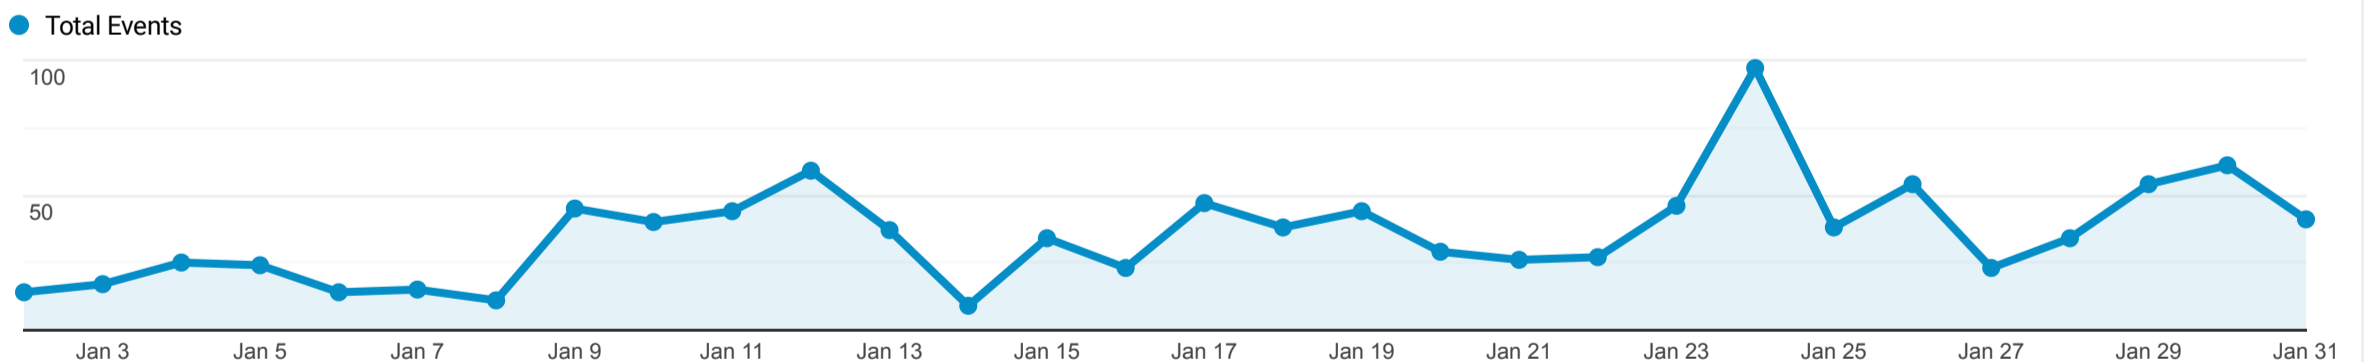

Illinois DPLA Stats

Jan 2, 2023 - Jan 31, 2023

All Users
100.00% Sessions

Total Illinois Items Viewed on DPLA Item Pages

756
% of Total: 0.38% (200,226)

Total Illinois Items Viewed in Exhibitions

0
% of Total: 0.00% (200,226)

Total Illinois Items Viewed in Primary Source Sets

0
% of Total: 0.00% (200,226)

Total Illinois Click Throughs

1,070
% of Total: 0.53% (200,226)

Total Illinois Events

1,826
% of Total: 0.91% (200,226)

Total Illinois Items Viewed in DPLA (In Item Pages, Exhibitions, and Primary Source Sets)

Total Illinois Click Throughs

Top 10 Events by Contributing Institution

Event Action	Total Events	Unique Events
McLean County Museum of History	219	211
University of Illinois Chicago	144	134
Pullman State Historic Site	138	130
St. Charles Public Library	123	106
Newberry Library	110	105
Illinois State University	105	103
Southern Illinois University Carbondale	89	77
University of Illinois at Urbana-Champaign Library	77	70
Chicago Public Library	73	63
Chicago History Museum	56	48