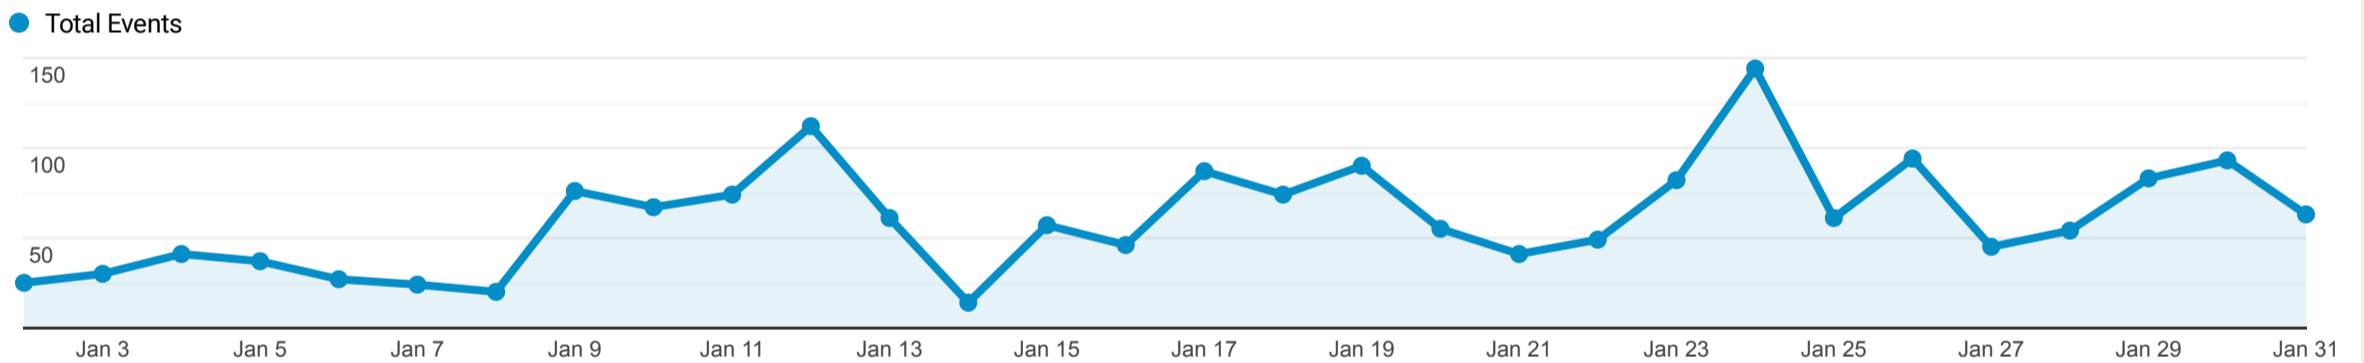

Illinois DPLA Stats

Jan 2, 2023 - Jan 31, 2023

All Users
100.00% Sessions

Total Illinois Items Viewed on DPLA Item Pages

756
% of Total: 0.38% (200,226)

Total Illinois Items Viewed in Exhibitions

0
% of Total: 0.00% (200,226)

Total Illinois Items Viewed in Primary Source Sets

0
% of Total: 0.00% (200,226)

Total Illinois Click Throughs

1,070
% of Total: 0.53% (200,226)

Total Illinois Events

1,826
% of Total: 0.91% (200,226)

Total Illinois Items Viewed in DPLA (In Item Pages, Exhibitions, and Primary Source Sets)

Total Illinois Click Throughs

Top 10 Events by Contributing Institution

Event Action	Total Events	Unique Events
McLean County Museum of History	219	211
University of Illinois Chicago	144	134
Pullman State Historic Site	138	130
St. Charles Public Library	123	106
Newberry Library	110	105
Illinois State University	105	103
Southern Illinois University Carbondale	89	77
University of Illinois at Urbana-Champaign Library	77	70
Chicago Public Library	73	63
Chicago History Museum	56	48